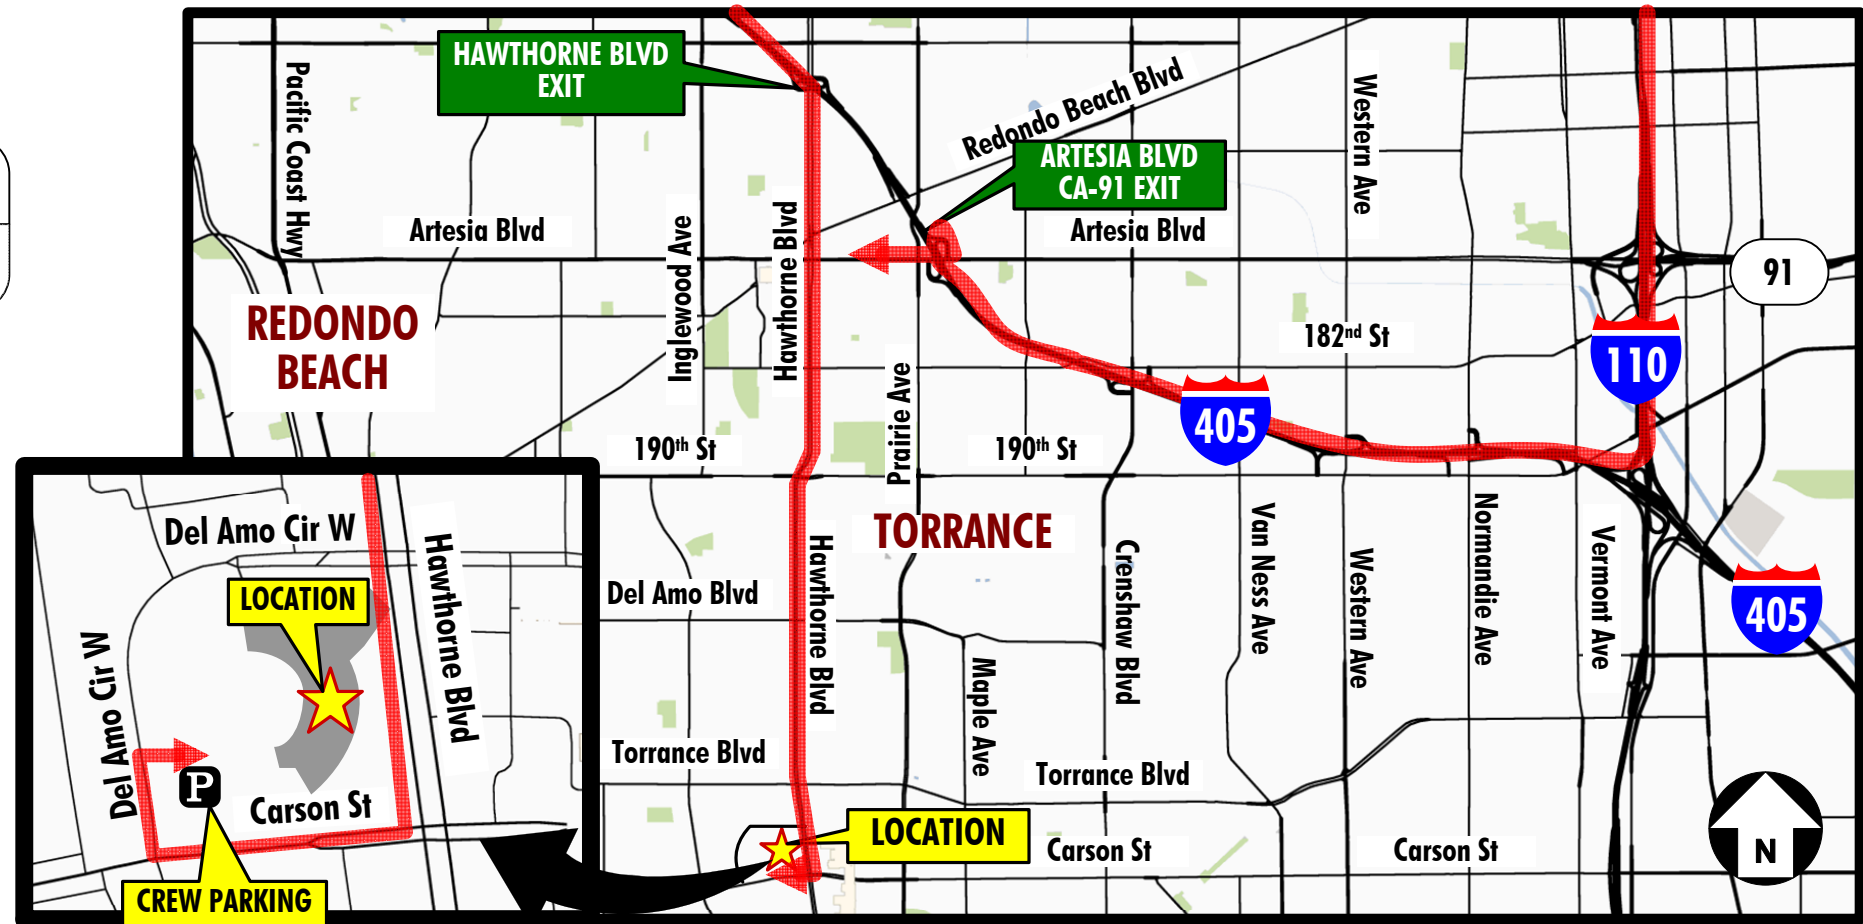

## Del Amo Crossing

ROUNDRIP MILEAGE  
38 MILES

PREP MAP

Aim the camera on your smart phone on the QR Code to pull up google maps link to LOCATION

QR CODE

### Directions from Hollywood

1. Take the 101 FWY SOUTH
2. To the 110 FWY SOUTH
3. Go 13.8 MILES and take the 405 FWY NORTH
4. Go 3.6 MILES and take the ARTESIA BLVD toward CA-91
5. Turn RIGHT onto ARTESIA BLVD
6. Go 0.6 MILE and turn LEFT onto HAWTHORNE BLVD
7. Go 2.9 MILES and turn RIGHT onto CARSON ST
8. Go 0.1 MILE and turn RIGHT onto DEL AMO CIR W
9. Follow L.S. SIGNS and turn RIGHT into CREW PARKING.  
Park as directed.

### Directions from Santa Monica / Westside

1. Take the 10 FWY EAST
2. To the 405 FWY SOUTH
3. Go 11.9 MILES and take the HAWTHORNE BLVD EXIT
4. Turn RIGHT onto HAWTHORNE BLVD
5. Go 3.7 MILES and turn RIGHT onto CARSON ST
6. Go 0.1 MILE and turn RIGHT onto DEL AMO CIR W
7. Follow L.S. SIGNS and turn RIGHT into CREW PARKING.  
Park as directed.

### Directions from the Valley

1. Take the 101 FWY towards the 405 FWY SOUTH
2. Take the 405 FWY SOUTH
3. Go 21.9 MILES and take the HAWTHORNE BLVD EXIT
4. Turn RIGHT onto HAWTHORNE BLVD
5. Go 3.7 MILES and turn RIGHT onto CARSON ST
6. Go 0.1 MILE and turn RIGHT onto DEL AMO CIR W
7. Follow L.S. SIGNS and turn RIGHT into CREW PARKING.  
Park as directed.