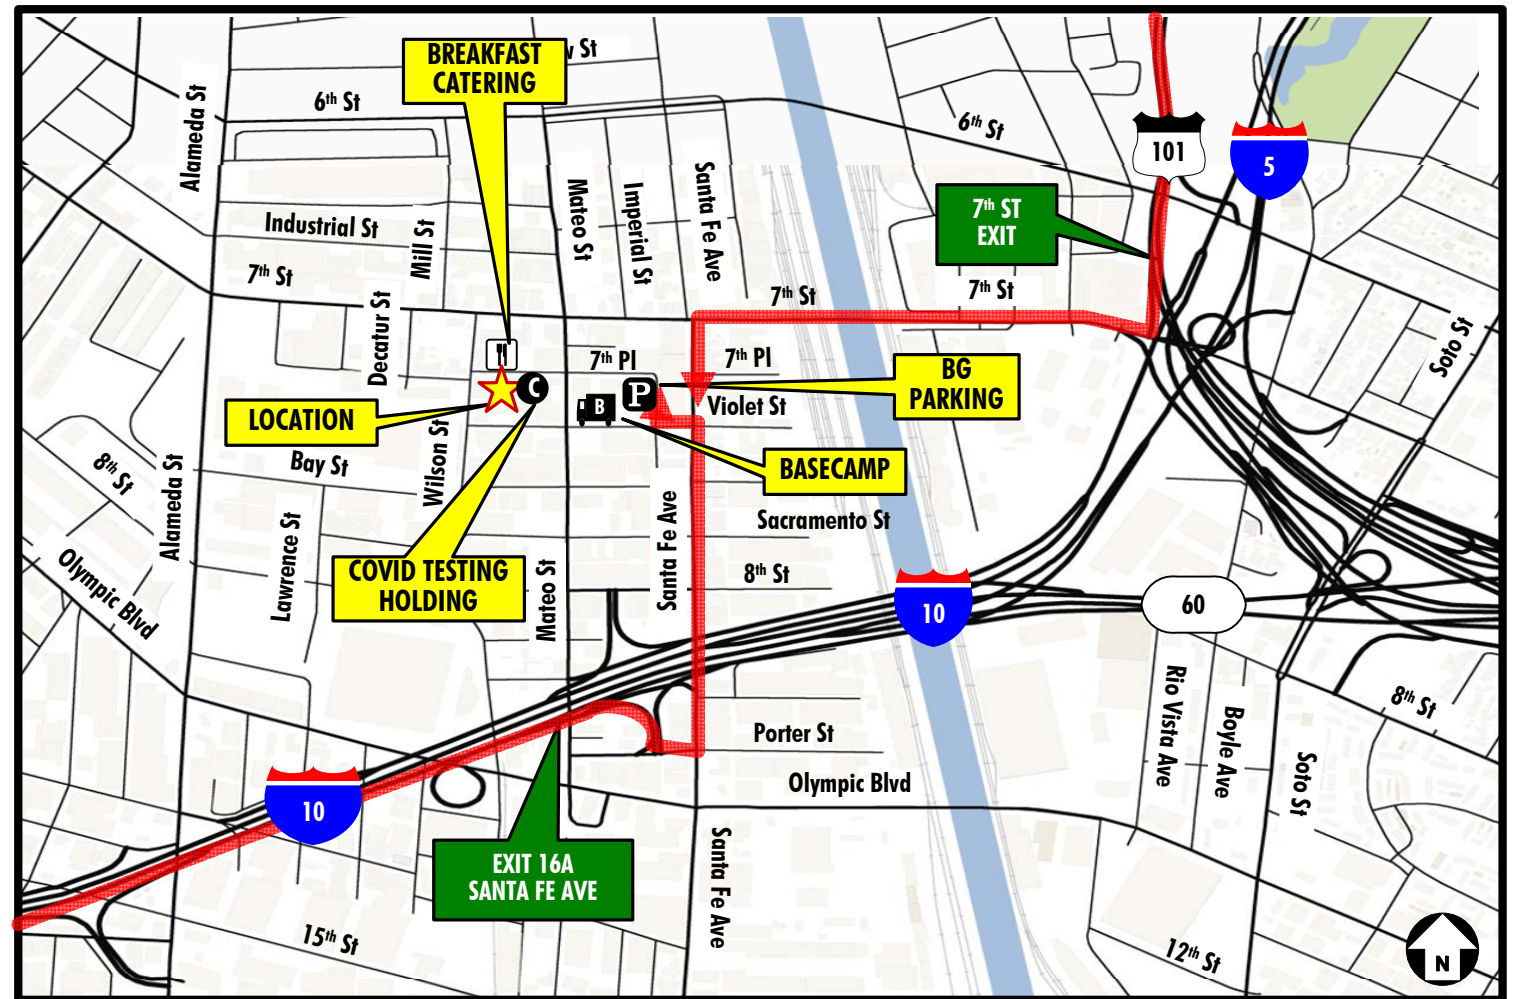

LONE STAR

"Austin Fire Station"

MAP IS CLOSE
TO SCALE

WEDNESDAY
APRIL 27, 2022

BG MAP

QR CODE

Aim the camera on your
smart phone on the
QR Code to pull up google maps
link to BG PARKING

Directions from the Valley / Hollywood

1. Take the 101 FWY SOUTH
2. Cross over the 110 FWY, stay to the RIGHT and follow SIGNS for the 101 FWY SOUTH
3. Go 1.5 MILES and take the 7th ST EXIT
4. Turn RIGHT onto 7th ST
5. Go 0.5 MILE and turn LEFT onto SANTA FE AVE
6. Go 0.1 MILE and turn RIGHT onto VIOLET ST
7. Go 200 FEET and turn RIGHT onto E 7th PL
8. Go 400 FEET, follow L.S. SIGNS and turn LEFT into BG PARKING Park as directed.

Directions from Santa Monica / Westside

1. Take the 10 FWY EAST
2. Go approximately 14 MILES and take the SANTA FE AVE EXIT
3. Stay RIGHT and follow SIGNS for SANTA FE AVE NORTH
4. At the end of the OFF RAMP turn LEFT onto PORTER ST
5. Go 225 FEET MILE and turn LEFT onto SANTA FE AVE
6. Go 0.4 MILE and turn LEFT onto VIOLET ST
7. Go 200 FEET and turn RIGHT onto E 7th PL
8. Go 400 FEET, follow L.S. SIGNS and turn LEFT into BG PARKING Park as directed.

LOOK FOR:

JB Henderson
Key Assist Loc Mgr
(415) 259-9195